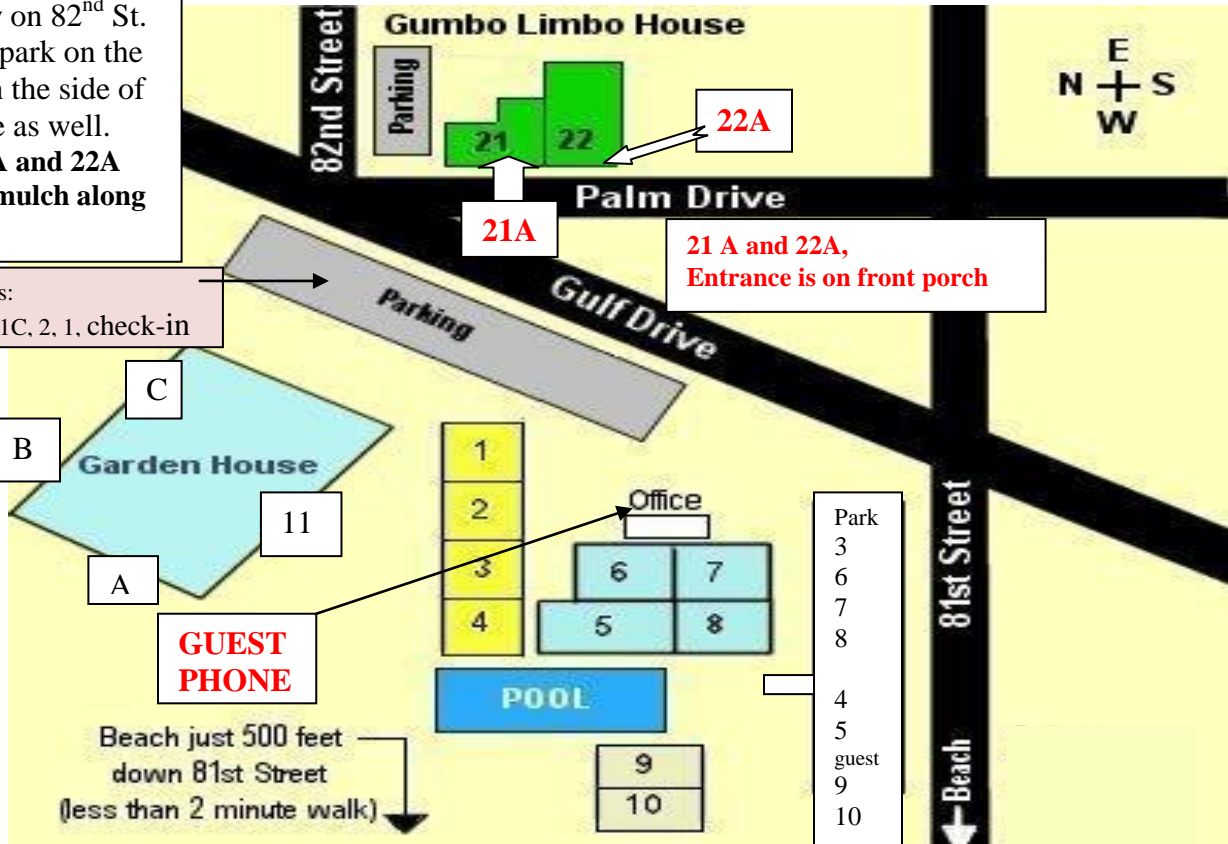

Haley's Motel & Resort Complex Property Map

Gumbo Limbo House Parking. Unit 21 & 22 share the concrete driveway on 82nd St. You can park on the mulch on the side of the house as well. **Units 21A and 22A** Park on mulch along 82nd St.

Parking for units: 11, 11A, 11B, 11C, 2, 1, check-in

21 A and 22A, Entrance is on front porch

GUEST PHONE

Beach just 500 feet down 81st Street (less than 2 minute walk)

Park
3
6
7
8
4
5
guest
9
10